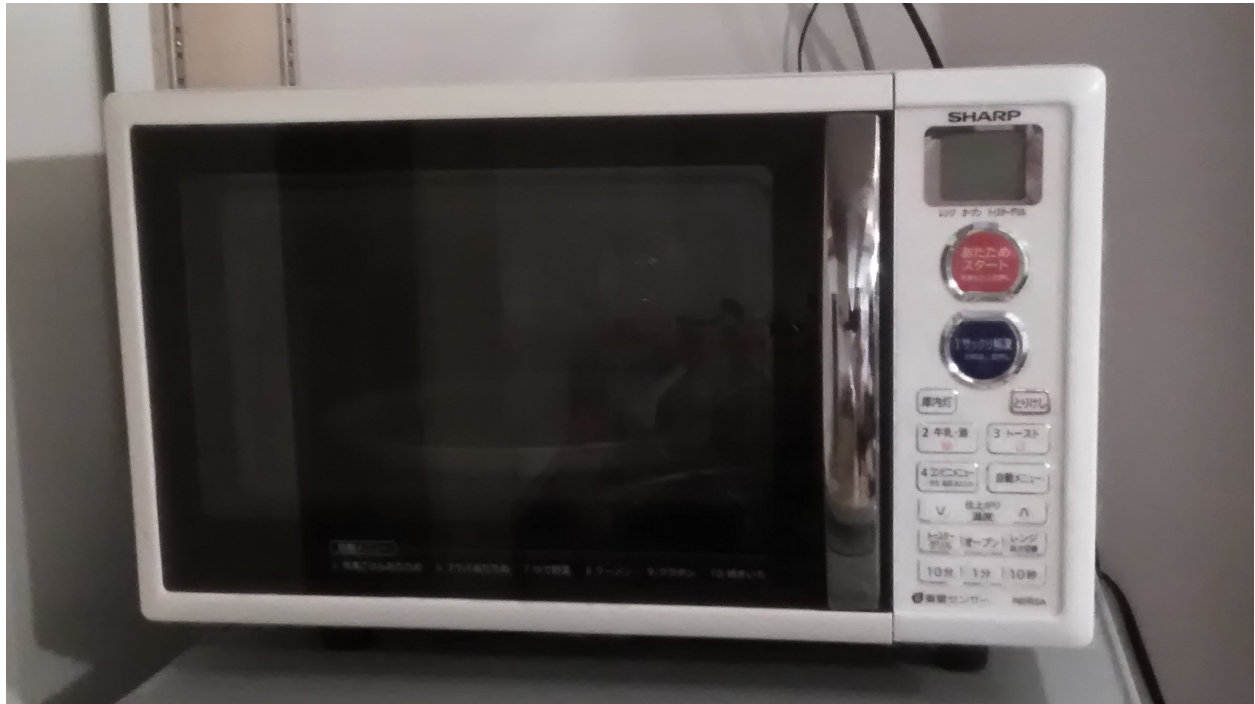

SHARP Microwave Oven 3,000 yen

**Options for microwaving, toasting, konbini lunches, and a timer.
500 watt. Grounding wire.**

Interior dimensions are 29cm X 17cm and 31cm deep.